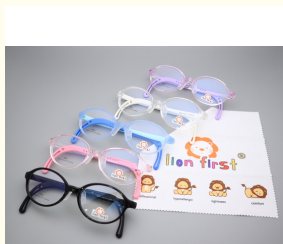

Fad Elliptic Shape Frame TR And Silicone Kids' Glasses LF 5522

Our Product Introduction

for more products please visit us on sanvisionoptic.com

Basic Information

- Place of Origin: China
- Brand Name: Lion First
- Model Number: LF 5522
- Minimum Order Quantity: 10 pairs
- Price: CONSULT
- Packaging Details: A box of 15 pairs
- Delivery Time: 5-8 work days
- Payment Terms: L/C, T/T, Western Union
- Supply Ability: Spot Inventory

Product Specification

- Size: 44-15-134
- Frame: Full-rim Frame
- Gender: Unisex
- Shape: Elliptic
- Temple Length: Adjustable
- Style: Fashion Cute
- Weight: 12G
- Model: LF 5522
- Material: TR And Silicone
- Frame Color: Various Colors Available
- Highlight: **Silicone Kids' Glasses, Elliptic Shape Kids Eyeglasses**

More Images

Product Description

Product Description:

The Lion First model features a full-rim frame design that provides extra protection and support for your child's lenses. The frames come in an elliptic shape that is both stylish and functional, giving your child an attractive and comfortable fit.

We offer a wide range of sizes to ensure a perfect fit for your little one. Our temple adjustment feature allows for easy adjustments to accommodate your child's head shape and size. The silicone leg covers provide extra comfort and prevent slipping, ensuring that the glasses stay on your child's face throughout the day.