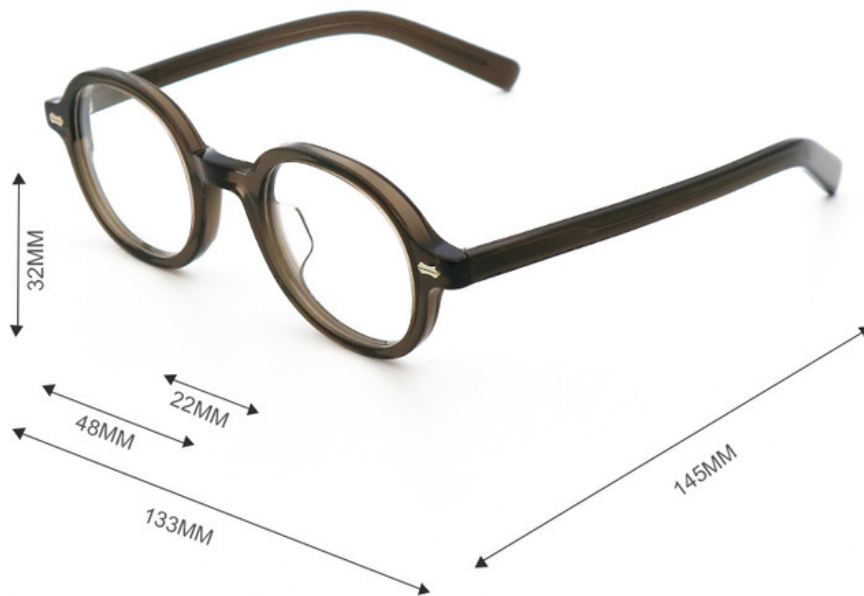

### Product Specification

- Material: ACETATE
- Size: 48-22-145
- Weight: 23G
- Style: Classic Vintage Individuality
- Temple: Adjustable
- Shape: Elliptic
- Color: Various Colors
- Frame: Full-rim Frame
- Model: MR 98025
- Gender: Unisex
- Highlight: acetate eye glasses, acetate eyeglasses, acetate frame glasses

### MATERIAL: ACETATE

DATA WERE MEASURED MANUALLY,  
PLEASE UNDERSTAND IF THERE IS ANY ERROR.

WEIGHT: 23G  
LENS NOT INCLUDED

C1

C2

C3

C4