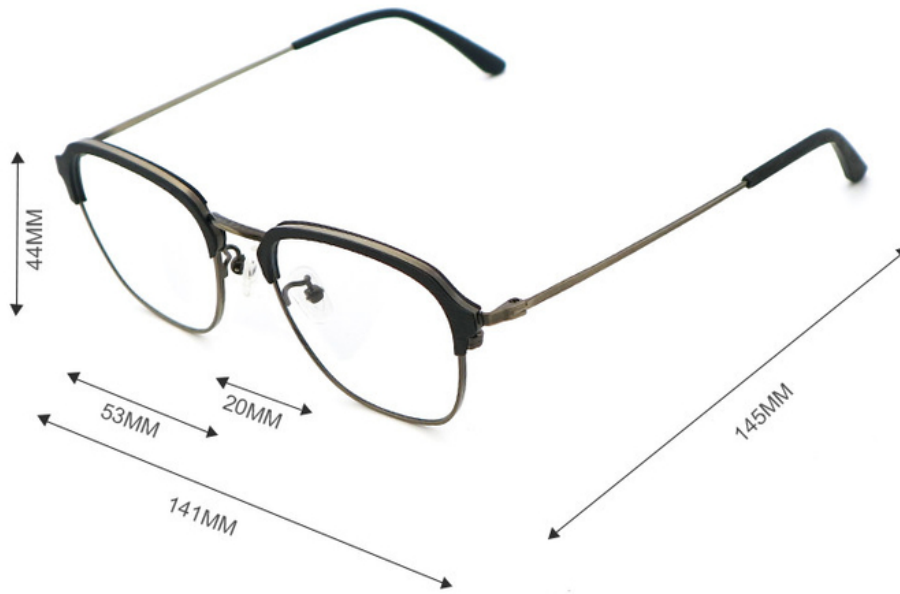

Product Description

Product description

Product mode	MR 8120
standard	All the stand all over the world we can do
MOG	1PCS
sample	Available
sample charge	which will refunded from the first mass order
sample lead time	15-30 days
payment terms	T/T, L/C, Western Union
packing	A box of 15 pairs
production time	7 days for ready frame 15 days for ODM ; 90 days for OEM orders.

MATERIAL: ACETATE

DATA WERE MEASURED MANUALLY.
PLEASE UNDERSTAND IF THERE IS ANY ERROR.

WEIGHT: 14G